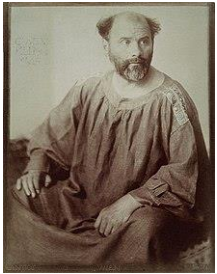

Year 6

Lowry

Matisse

Jean-Baptiste-Camille Corot

Roy Lichtenstein

Andy Warhol

Art Week Autumn 2020

Stone age cave paintings

Robert Delaunay

William Morris

Bridget Riley

My Dog Sighs

Keith Haring

History of Art Day

Picasso

Medieval illuminated letters

Paul Klee

Henri Rousseau

Georgia O'keeffe

Egyptian Art

Gustav Klimt

Hokusai

Monet