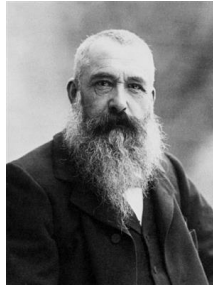

Year 6

Lowry

Matisse

Jean-Baptiste-Camille Corot

Roy Lichtenstein

Andy Warhol

Art Week Autumn 2020

Stone age cave paintings

Robert Delaunay

William Morris

Bridget Riley

My Dog Sighs

Keith Haring

History of Art Day

Picasso

Medieval illuminated letters

Paul Klee

Henri Rousseau

Georgia O'keeffe

Egyptian Art

Gustav Klimt

Hokusai

Monet